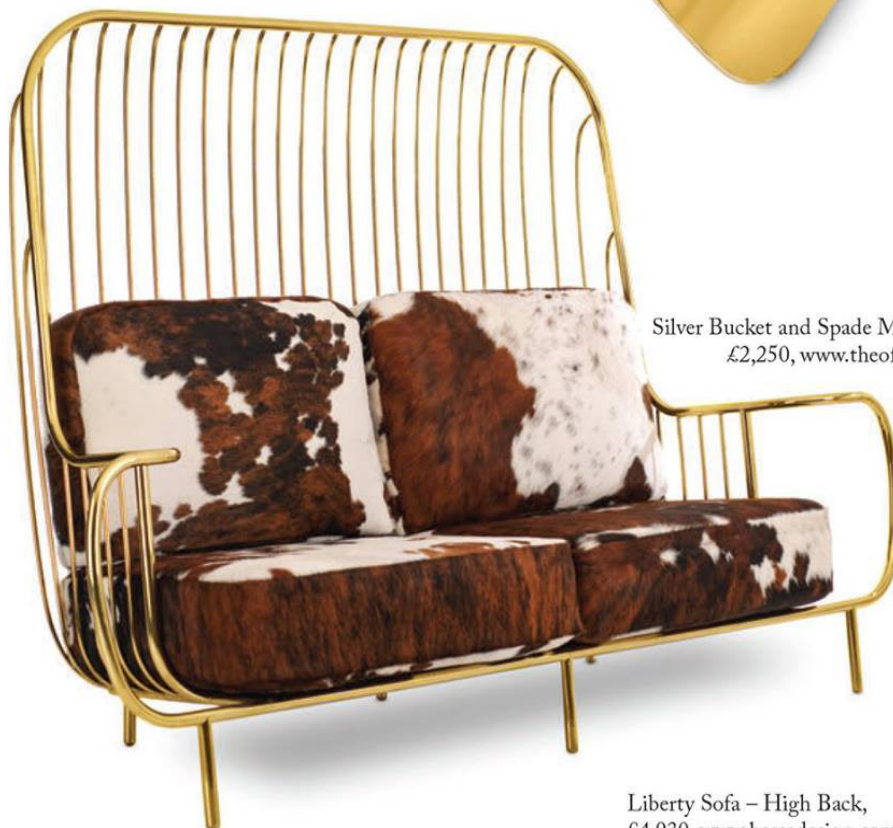

Waterfront

Delivered to elite homes, businesses & airport VIP lounges

Issue 86

CULTURE
FASHION
TRAVEL
ELITE PROPERTY
MOTORING
INTERIORS
SOCIETY
FINANCE

CHESHIRE CHESTER MANCHESTER MERSEYSIDE SOUTH LANCS WIRRAL

Tannoy Definition DC10a
in High Gloss Cherry,
£11,499, www.themovierooms.co.uk

Diana Center Table,
€4,675, www.karpa.pt

Tapestry Hummingbird &
Hibiscus Cuff,
£16,250, www.theofennell.com

Silver Bucket and Spade Mustard Pot,
£2,250, www.theofennell.com

Liberty Sofa – High Back,
€4,930, www.bessadesign.com